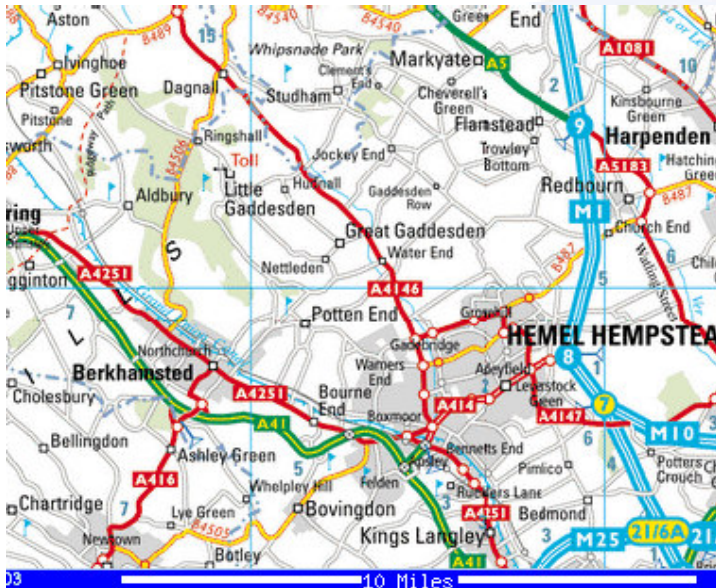

View 2

View 3

By Car:

On the M25 leave at Junction 20 and take the A41 towards Aylesbury. At 2nd Junction you will see a sign for Berkhamsted - Take this road and follow signs to Berkhamsted.

Once you enter the town which is about 3 miles from the A41 keep on the same road, drive all the way through the town until you reach traffic lights with The Majestic Wine Merchants in front of you on the right. Turn Right at these traffic lights into Billet Lane.

Northbridge Road is the first turning on your left. As you drive down Northbridge Road, Audley House is located about halfway down on the right. Just past Audley House is the entrance for the car park.